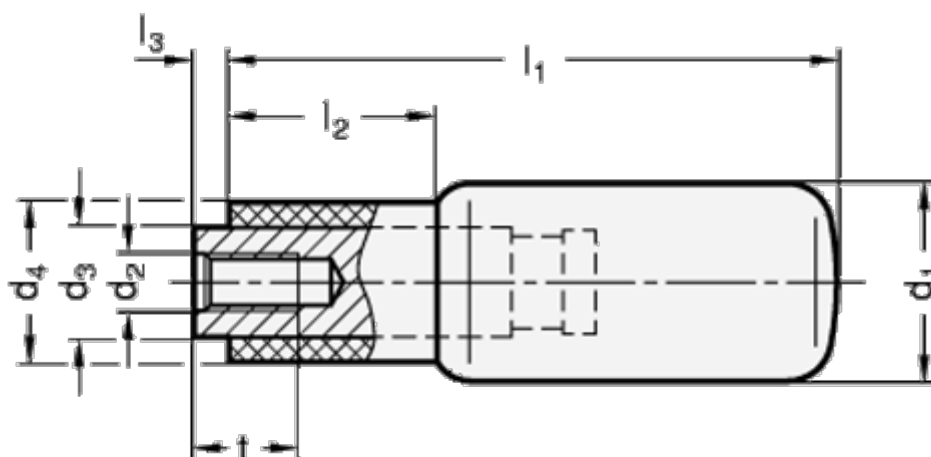

Article number: 201751405

Description: E+G Revolving handle with female thread
GN 798.2-KT-18-M5

Measures

d1 = 18
d2 = M5
d3 = 10
d4 = 14.5
l1 = 56.0
l2 = 13
l3 = 2.5
t = 10